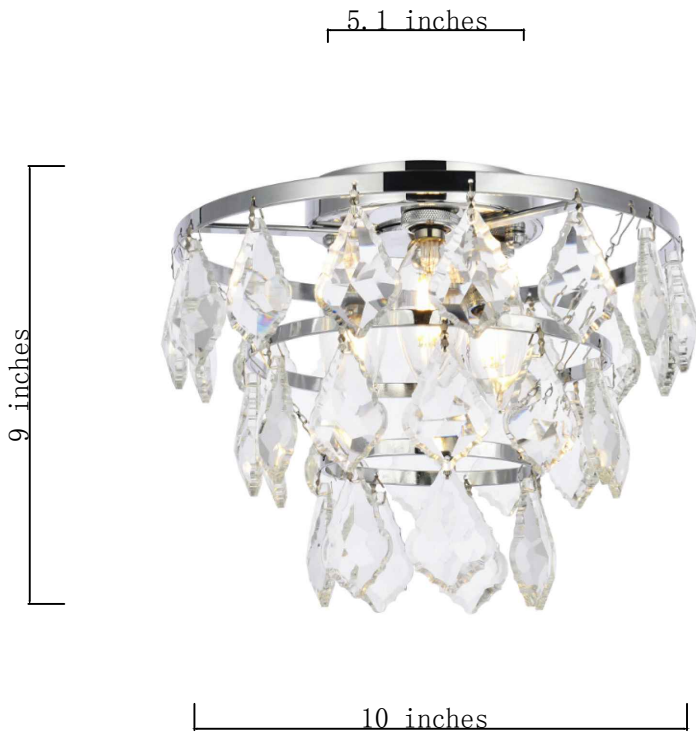

## ELLA COLLECTION

**ELLA** 3-Light Chrome Flush Mounts Clear Crystal

Polished Chrome  
Item No:1101F10C

Black  
Item No:1101F10BK

Brass  
Item No:1101F10BR

### Dimensions

Canopy Size (in)	D5.1"*H1.2"
Chain/Rod Length	N/A
Length	N/A
Width	10"
Height	9"
Maximum Height	N/A

### Specifications

Finish	3 Finishes
Material	Iron / Crystal
Glass Color	Clear
Type	Flush Mounts
Hanging Device	N/A
Voltage	110-125V
Dimmable	Yes
Warranty	1 Year Limited
Shipment Type	Small Parcel

### Bulb / Socket

Socket Type	E12
Number of Lights	3
Wattage/Bulb	40W
Included	No